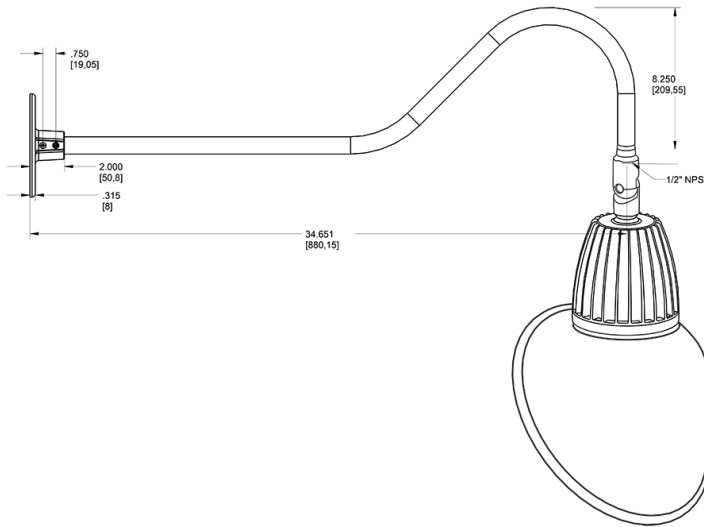

Dimensions

Features

- Adjustable 45° swivel joint
- Superior heat sink
- Die-cast aluminum housing
- 5-Year, No-Compromise Warranty

Ordering Matrix

Family	Wattage	Color Temp	Reflector	Shade	ShadeSize	Finish
GN2LED	26	Y	S	AC	11	W
	13 = 13W 26 = 26W	Y = 3000K Warm N = 4000K Neutral	Blank = Flood R = Rectangular S = Spot	AC = Angled Cone	11 = 11" Blank = 15"	B = Black W = White A = Bronze S = Silver G = Hunter Green YL = Yellow LB = Light Blue BL = Royal Blue BWN = Brown I = Ivory R = Red