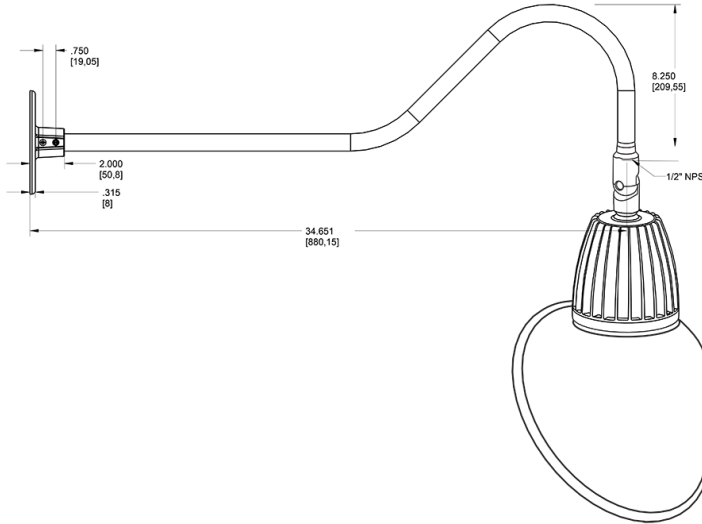

Dimensions

Features

- Adjustable 45° swivel joint
- Superior heat sink
- Die-cast aluminum housing
- 5-Year, No-Compromise Warranty

Ordering Matrix

Family	Wattage	Color Temp	Reflector	Shade	ShadeSize	Finish
GN2LED	26	Y	S	AC	11	R
	13 = 13W 26 = 26W	Y = 3000K Warm N = 4000K Neutral	Blank = Flood R = Rectangular S = Spot	AC = Angled Cone	11 = 11" Blank = 15"	B = Black W = White A = Bronze S = Silver G = Hunter Green YL = Yellow LB = Light Blue BL = Royal Blue BWN = Brown I = Ivory R = Red