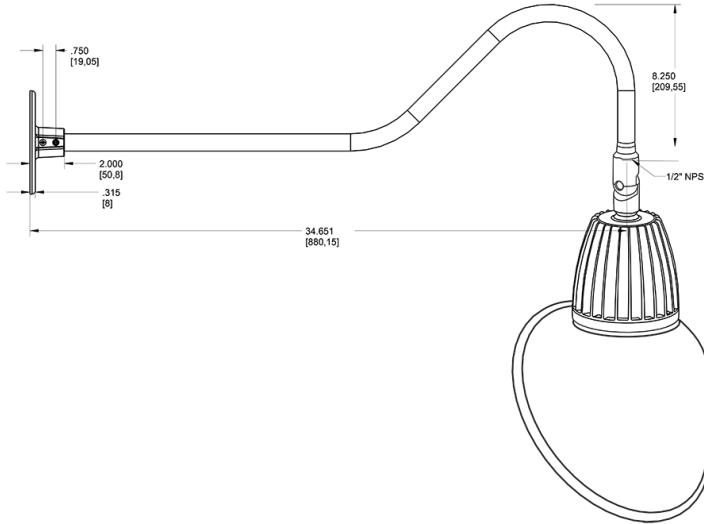

Dimensions

Features

- Adjustable 45° swivel joint
- Superior heat sink
- Die-cast aluminum housing
- 5-Year, No-Compromise Warranty

Ordering Matrix

Family	Wattage	Color Temp	Reflector	Shade	ShadeSize	Finish
GN2LED	26	Y	S	AC	11	LB
	13 = 13W 26 = 26W	Y = 3000K Warm N = 4000K Neutral	Blank = Flood R = Rectangular S = Spot	AC = Angled Cone	11 = 11" Blank = 15"	B = Black W = White A = Bronze S = Silver G = Hunter Green YL = Yellow LB = Light Blue BL = Royal Blue BWN = Brown I = Ivory R = Red