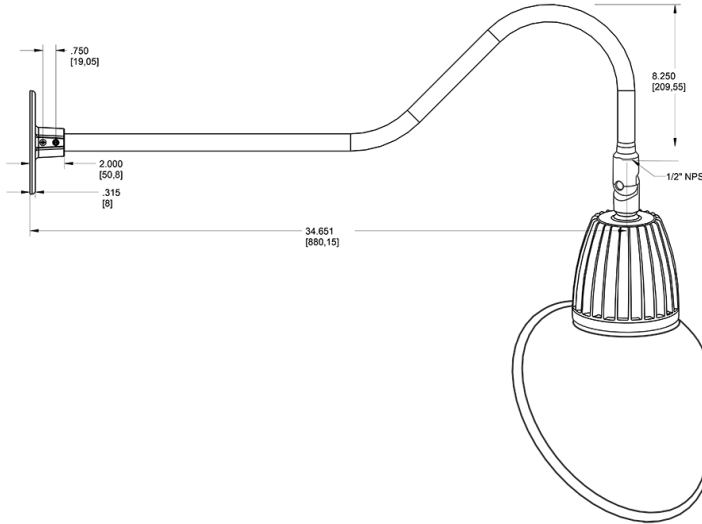

Dimensions

Features

- Adjustable 45° swivel joint
- Superior heat sink
- Die-cast aluminum housing
- 5-Year, No-Compromise Warranty

Ordering Matrix

Family	Wattage	Color Temp	Reflector	Shade	ShadeSize	Finish
GN2LED	26	Y	S	AC	11	BL
	13 = 13W 26 = 26W	Y = 3000K Warm N = 4000K Neutral	Blank = Flood R = Rectangular S = Spot	AC = Angled Cone	11 = 11" Blank = 15"	B = Black W = White A = Bronze S = Silver G = Hunter Green YL = Yellow LB = Light Blue BL = Royal Blue BWN = Brown I = Ivory R = Red