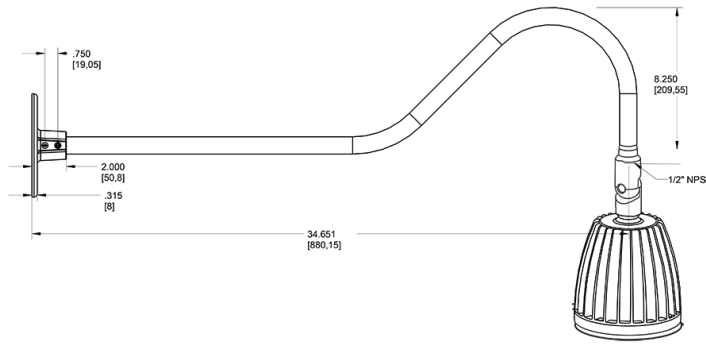

Dimensions

Features

- Adjustable 45° swivel joint
- Superior heat sink
- Die-cast aluminum housing
- 5-Year, No-Compromise Warranty

Ordering Matrix

| Family | Wattage | Color Temp | Reflector | Shade | ShadeSize | Finish |
|--------|----------------------|-------------------------------------|--|------------------|-----------------------|--|
| GN2LED | 26 | Y | S | | | A |
| | 13 = 13W 26 = 26W | Y = 3000K Warm N = 4000K Neutral | Blank = Flood R = Rectangular S = Spot | Blank = No Shade | Blank = No Shade Size | B = Black W = White A = Bronze S = Silver G = Hunter Green YL = Yellow LB = Light Blue BL = Royal Blue BWN = Brown I = Ivory R = Red |