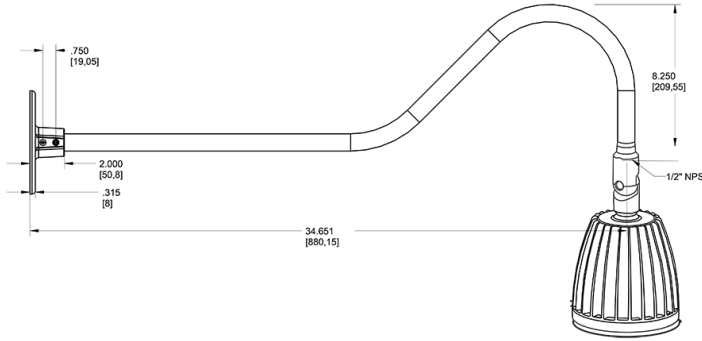

Dimensions

Features

- Adjustable 45° swivel joint
- Superior heat sink
- Die-cast aluminum housing
- 5-Year, No-Compromise Warranty

Ordering Matrix

Family	Wattage	Color Temp	Reflector	Shade	ShadeSize	Finish
GN2LED	26	Y	R			YL
	13 = 13W 26 = 26W	Y = 3000K Warm N = 4000K Neutral	Blank = Flood R = Rectangular S = Spot	Blank = No Shade	Blank = No Shade Size	B = Black W = White A = Bronze S = Silver G = Hunter Green YL = Yellow LB = Light Blue BL = Royal Blue BWN = Brown I = Ivory R = Red