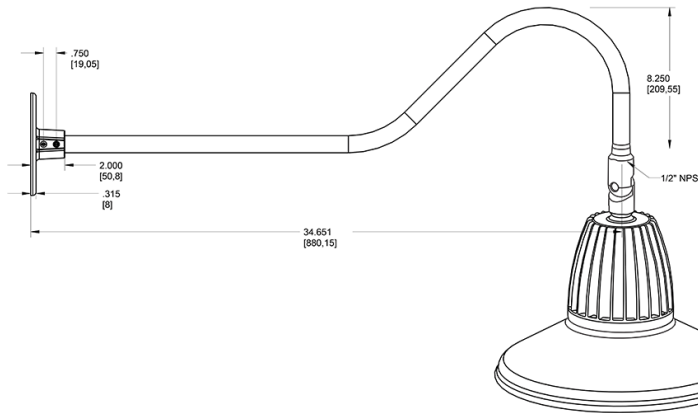

Dimensions

Features

- Adjustable 45° swivel joint
- Superior heat sink
- Die-cast aluminum housing
- 5-Year, No-Compromise Warranty

Ordering Matrix

Family	Wattage	Color Temp	Reflector	Shade	ShadeSize	Finish
GN2LED	26	Y	R	ST		YL
	13 = 13W 26 = 26W	Y = 3000K Warm N = 4000K Neutral	Blank = Flood R = Rectangular S = Spot	ST = Straight Shade	11 = 11" Blank = 15"	B = Black W = White A = Bronze S = Silver G = Hunter Green YL = Yellow LB = Light Blue BL = Royal Blue BWN = Brown I = Ivory R = Red