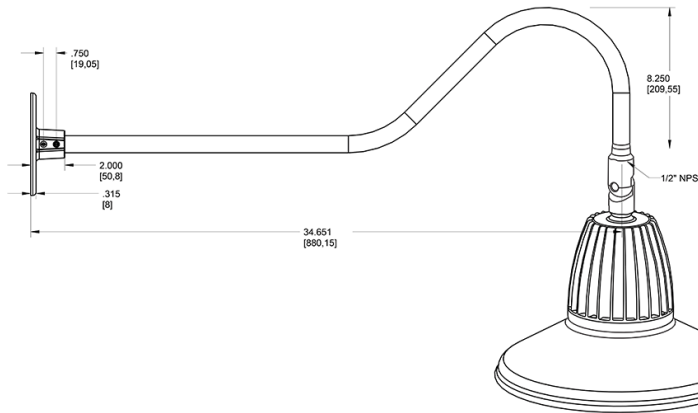

Dimensions

Features

- Adjustable 45° swivel joint
- Superior heat sink
- Die-cast aluminum housing
- 5-Year, No-Compromise Warranty

Ordering Matrix

Family	Wattage	Color Temp	Reflector	Shade	ShadeSize	Finish
GN2LED	26	Y	R	ST		R
	13 = 13W 26 = 26W	Y = 3000K Warm N = 4000K Neutral	Blank = Flood R = Rectangular S = Spot	ST = Straight Shade	11 = 11" Blank = 15"	B = Black W = White A = Bronze S = Silver G = Hunter Green YL = Yellow LB = Light Blue BL = Royal Blue BWN = Brown I = Ivory R = Red