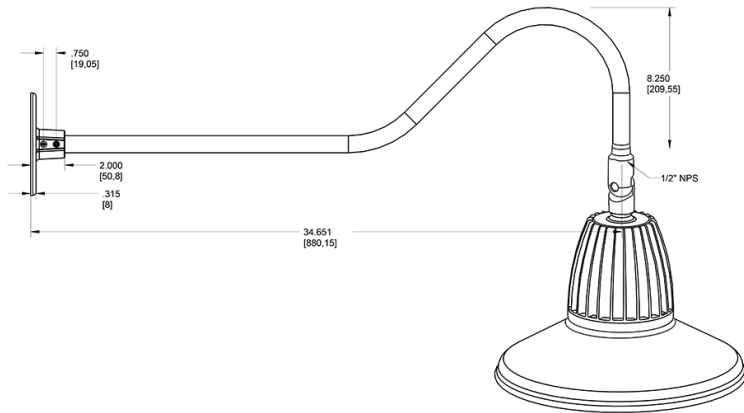

Dimensions

Features

- Adjustable 45° swivel joint
- Superior heat sink
- Die-cast aluminum housing
- 5-Year, No-Compromise Warranty

Ordering Matrix

Family	Wattage	Color Temp	Reflector	Shade	ShadeSize	Finish
GN2LED	26	Y	R	ST		I
	13 = 13W 26 = 26W	Y = 3000K Warm N = 4000K Neutral	Blank = Flood R = Rectangular S = Spot	ST = Straight Shade	11 = 11" Blank = 15"	B = Black W = White A = Bronze S = Silver G = Hunter Green YL = Yellow LB = Light Blue BL = Royal Blue BWN = Brown I = Ivory R = Red