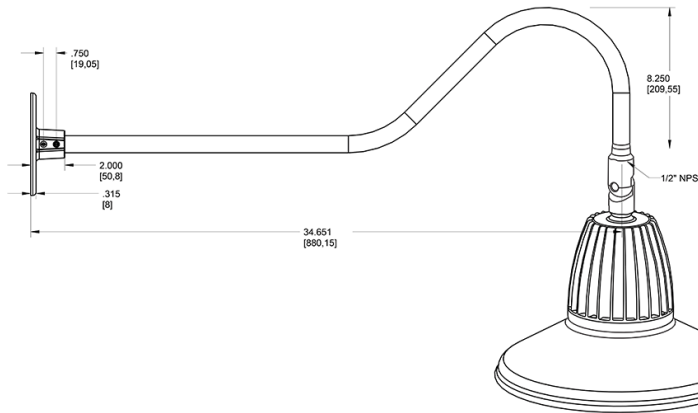

Dimensions

Features

- Adjustable 45° swivel joint
- Superior heat sink
- Die-cast aluminum housing
- 5-Year, No-Compromise Warranty

Ordering Matrix

Family	Wattage	Color Temp	Reflector	Shade	ShadeSize	Finish
GN2LED	26	Y	R	ST		G
	13 = 13W 26 = 26W	Y = 3000K Warm N = 4000K Neutral	Blank = Flood R = Rectangular S = Spot	ST = Straight Shade	11 = 11" Blank = 15"	B = Black W = White A = Bronze S = Silver G = Hunter Green YL = Yellow LB = Light Blue BL = Royal Blue BWN = Brown I = Ivory R = Red