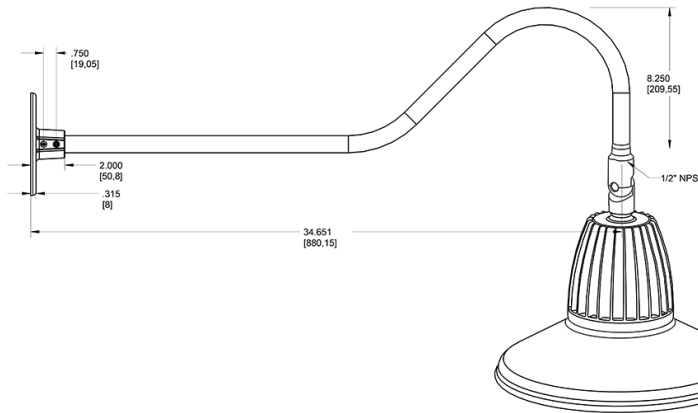

Dimensions

Features

- Adjustable 45° swivel joint
- Superior heat sink
- Die-cast aluminum housing
- 5-Year, No-Compromise Warranty

Ordering Matrix

Family	Wattage	Color Temp	Reflector	Shade	ShadeSize	Finish
GN2LED	26	Y	R	ST		BWN
	13 = 13W 26 = 26W	Y = 3000K Warm N = 4000K Neutral	Blank = Flood R = Rectangular S = Spot	ST = Straight Shade	11 = 11" Blank = 15"	B = Black W = White A = Bronze S = Silver G = Hunter Green YL = Yellow LB = Light Blue BL = Royal Blue BWN = Brown I = Ivory R = Red