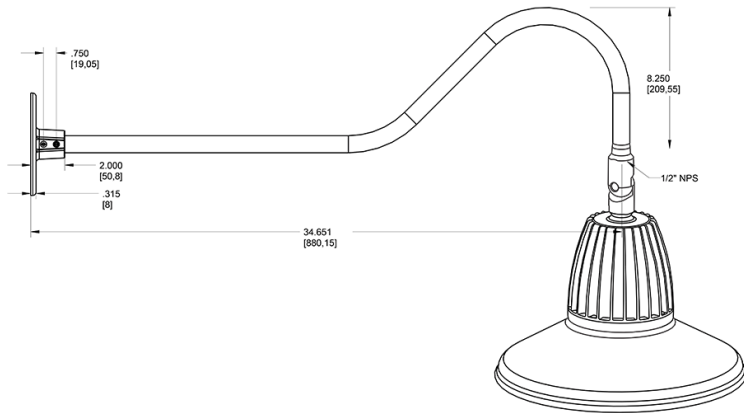

Dimensions

Features

- Adjustable 45° swivel joint
- Superior heat sink
- Die-cast aluminum housing
- 5-Year, No-Compromise Warranty

Ordering Matrix

Family	Wattage	Color Temp	Reflector	Shade	ShadeSize	Finish
GN2LED	26	Y	R	ST		BL
	13 = 13W 26 = 26W	Y = 3000K Warm N = 4000K Neutral	Blank = Flood R = Rectangular S = Spot	ST = Straight Shade	11 = 11" Blank = 15"	B = Black W = White A = Bronze S = Silver G = Hunter Green YL = Yellow LB = Light Blue BL = Royal Blue BWN = Brown I = Ivory R = Red