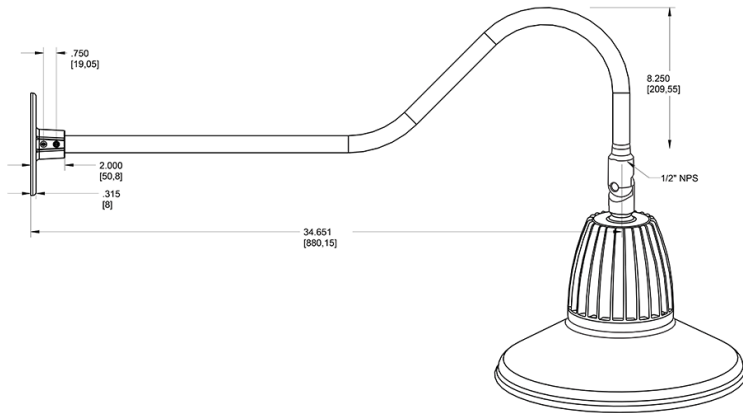

Dimensions

Features

- Adjustable 45° swivel joint
- Superior heat sink
- Die-cast aluminum housing
- 5-Year, No-Compromise Warranty

Ordering Matrix

Family	Wattage	Color Temp	Reflector	Shade	ShadeSize	Finish
GN2LED	26	Y	R	ST		A
	13 = 13W 26 = 26W	Y = 3000K Warm N = 4000K Neutral	Blank = Flood R = Rectangular S = Spot	ST = Straight Shade	11 = 11" Blank = 15"	B = Black W = White A = Bronze S = Silver G = Hunter Green YL = Yellow LB = Light Blue BL = Royal Blue BWN = Brown I = Ivory R = Red