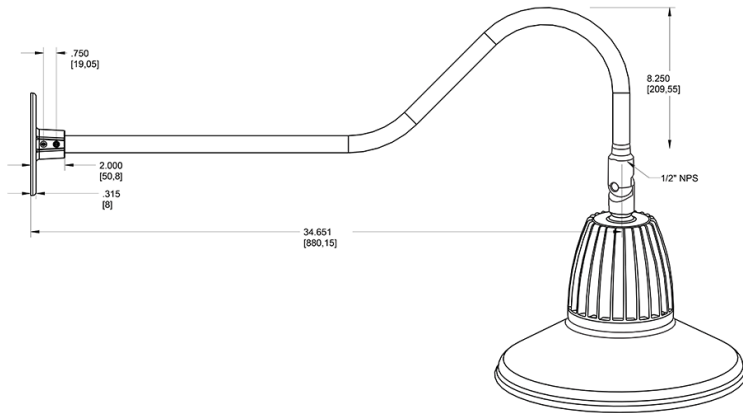

Dimensions

Features

- Adjustable 45° swivel joint
- Superior heat sink
- Die-cast aluminum housing
- 5-Year, No-Compromise Warranty

Ordering Matrix

Family	Wattage	Color Temp	Reflector	Shade	ShadeSize	Finish
GN2LED	26	Y	R	ST	11	YL
	13 = 13W 26 = 26W	Y = 3000K Warm N = 4000K Neutral	Blank = Flood R = Rectangular S = Spot	ST = Straight Shade	11 = 11" Blank = 15"	B = Black W = White A = Bronze S = Silver G = Hunter Green YL = Yellow LB = Light Blue BL = Royal Blue BWN = Brown I = Ivory R = Red