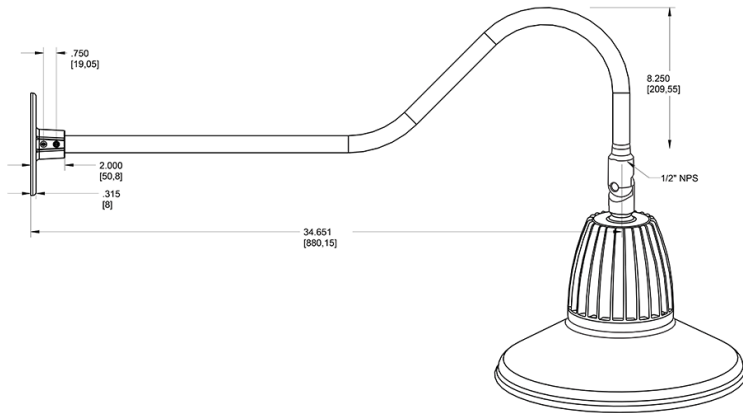

Dimensions

Features

- Adjustable 45° swivel joint
- Superior heat sink
- Die-cast aluminum housing
- 5-Year, No-Compromise Warranty

Ordering Matrix

Family	Wattage	Color Temp	Reflector	Shade	ShadeSize	Finish
GN2LED	26	Y	R	ST	11	W
	13 = 13W 26 = 26W	Y = 3000K Warm N = 4000K Neutral	Blank = Flood R = Rectangular S = Spot	ST = Straight Shade	11 = 11" Blank = 15"	B = Black W = White A = Bronze S = Silver G = Hunter Green YL = Yellow LB = Light Blue BL = Royal Blue BWN = Brown I = Ivory R = Red