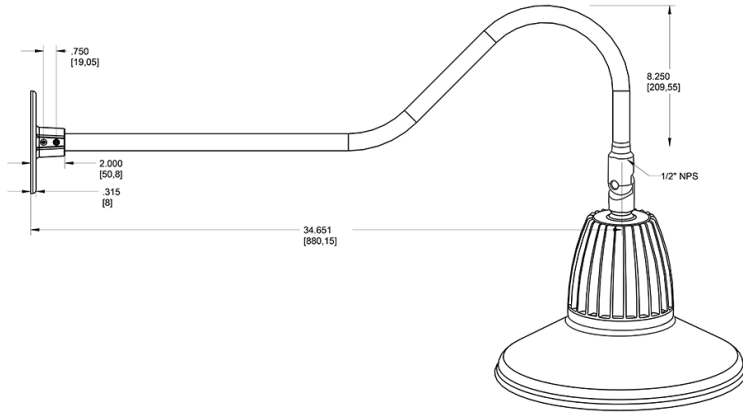

Technical Specifications

Compliance

UL Listed:

Suitable for wet locations. Suitable for mounting within 4ft (1.2m) of the ground.

IESNA LM-79 & LM-80 Testing:

RAB LED luminaires and LED components have been tested by an independent laboratory in accordance with IESNA LM-79 and LM-80.

Dimensions

Features

- Adjustable 45° swivel joint
- Superior heat sink
- Die-cast aluminum housing
- 5-Year, No-Compromise Warranty

Ordering Matrix

Family	Wattage	Color Temp	Reflector	Shade	ShadeSize	Finish
GN2LED	26	Y	R	ST	11	S
	26 = 26W 13 = 13W	Y = 3000K Warm N = 4000K Neutral	Blank = Flood R = Rectangular S = Spot	ST = Straight Shade	11 = 11" Blank = 15"	R = Red I = Ivory BWN = Brown BL = Royal Blue LB = Light Blue YL = Yellow G = Hunter Green S = Silver A = Bronze W = White B = Black