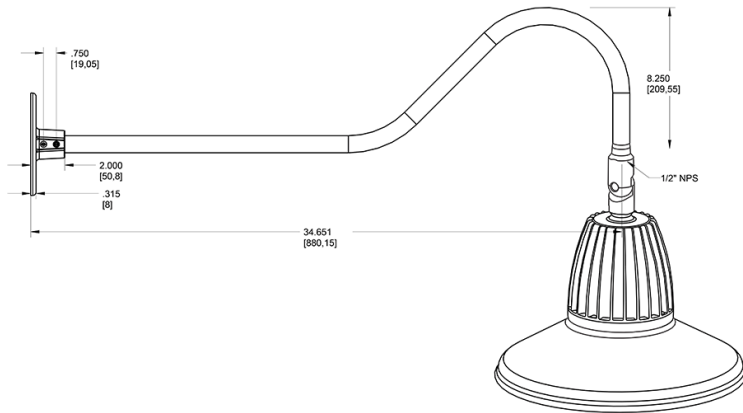

Dimensions

Features

- Adjustable 45° swivel joint
- Superior heat sink
- Die-cast aluminum housing
- 5-Year, No-Compromise Warranty

Ordering Matrix

Family	Wattage	Color Temp	Reflector	Shade	ShadeSize	Finish
GN2LED	26	Y	R	ST	11	LB
	13 = 13W 26 = 26W	Y = 3000K Warm N = 4000K Neutral	Blank = Flood R = Rectangular S = Spot	ST = Straight Shade	11 = 11" Blank = 15"	B = Black W = White A = Bronze S = Silver G = Hunter Green YL = Yellow LB = Light Blue BL = Royal Blue BWN = Brown I = Ivory R = Red