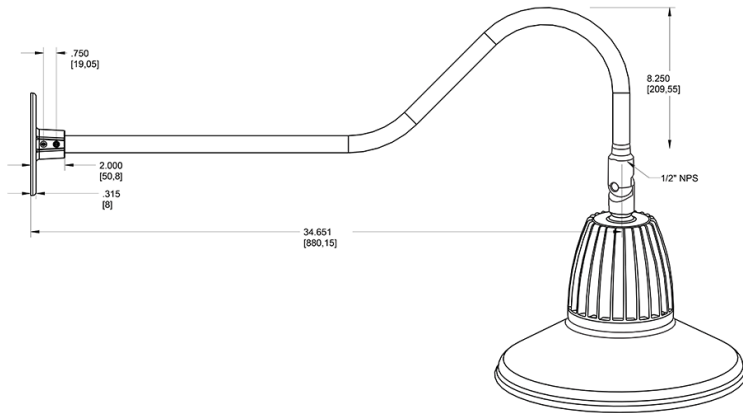

Dimensions

Features

- Adjustable 45° swivel joint
- Superior heat sink
- Die-cast aluminum housing
- 5-Year, No-Compromise Warranty

Ordering Matrix

Family	Wattage	Color Temp	Reflector	Shade	ShadeSize	Finish
GN2LED	26	Y	R	ST	11	I
	13 = 13W 26 = 26W	Y = 3000K Warm N = 4000K Neutral	Blank = Flood R = Rectangular S = Spot	ST = Straight Shade	11 = 11" Blank = 15"	B = Black W = White A = Bronze S = Silver G = Hunter Green YL = Yellow LB = Light Blue BL = Royal Blue BWN = Brown I = Ivory R = Red