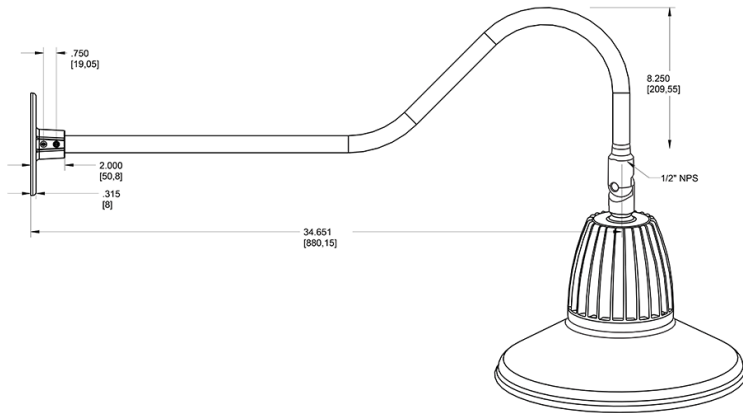

Dimensions

Features

- Adjustable 45° swivel joint
- Superior heat sink
- Die-cast aluminum housing
- 5-Year, No-Compromise Warranty

Ordering Matrix

Family	Wattage	Color Temp	Reflector	Shade	ShadeSize	Finish
GN2LED	26	Y	R	ST	11	BWN
	13 = 13W 26 = 26W	Y = 3000K Warm N = 4000K Neutral	Blank = Flood R = Rectangular S = Spot	ST = Straight Shade	11 = 11" Blank = 15"	B = Black W = White A = Bronze S = Silver G = Hunter Green YL = Yellow LB = Light Blue BL = Royal Blue BWN = Brown I = Ivory R = Red