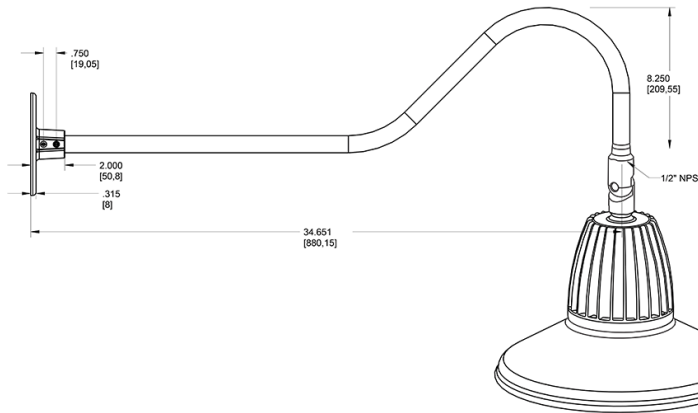

Dimensions

Features

- Adjustable 45° swivel joint
- Superior heat sink
- Die-cast aluminum housing
- 5-Year, No-Compromise Warranty

Ordering Matrix

Family	Wattage	Color Temp	Reflector	Shade	ShadeSize	Finish
GN2LED	26	Y	R	ST	11	BL
	13 = 13W 26 = 26W	Y = 3000K Warm N = 4000K Neutral	Blank = Flood R = Rectangular S = Spot	ST = Straight Shade	11 = 11" Blank = 15"	B = Black W = White A = Bronze S = Silver G = Hunter Green YL = Yellow LB = Light Blue BL = Royal Blue BWN = Brown I = Ivory R = Red