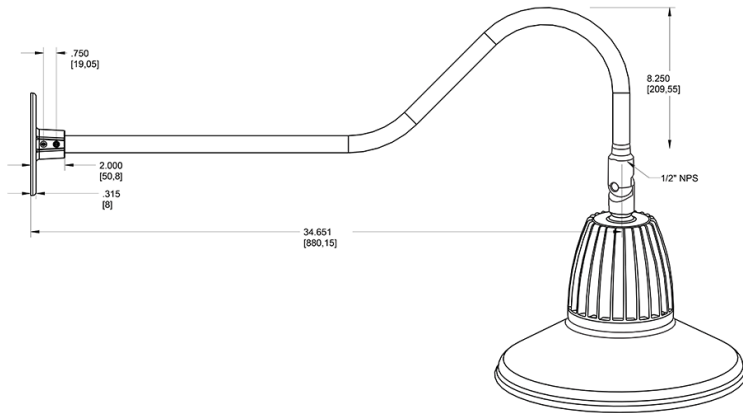

Dimensions

Features

- Adjustable 45° swivel joint
- Superior heat sink
- Die-cast aluminum housing
- 5-Year, No-Compromise Warranty

Ordering Matrix

Family	Wattage	Color Temp	Reflector	Shade	ShadeSize	Finish
GN2LED	26	Y	R	ST	11	B
	13 = 13W 26 = 26W	Y = 3000K Warm N = 4000K Neutral	Blank = Flood R = Rectangular S = Spot	ST = Straight Shade	11 = 11" Blank = 15"	B = Black W = White A = Bronze S = Silver G = Hunter Green YL = Yellow LB = Light Blue BL = Royal Blue BWN = Brown I = Ivory R = Red