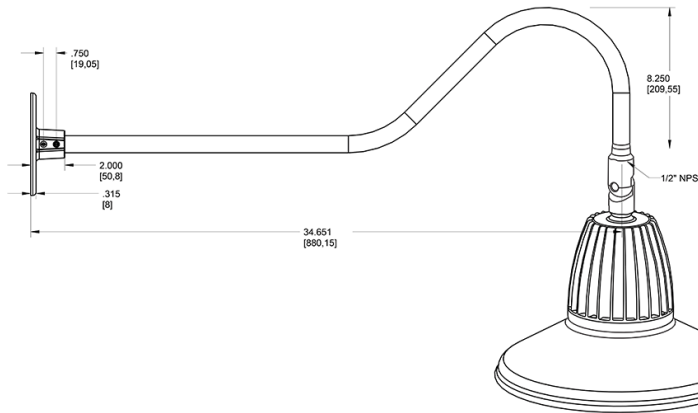

Dimensions

Features

- Adjustable 45° swivel joint
- Superior heat sink
- Die-cast aluminum housing
- 5-Year, No-Compromise Warranty

Ordering Matrix

Family	Wattage	Color Temp	Reflector	Shade	ShadeSize	Finish
GN2LED	26	Y	R	ST	11	A
	13 = 13W 26 = 26W	Y = 3000K Warm N = 4000K Neutral	Blank = Flood R = Rectangular S = Spot	ST = Straight Shade	11 = 11" Blank = 15"	B = Black W = White A = Bronze S = Silver G = Hunter Green YL = Yellow LB = Light Blue BL = Royal Blue BWN = Brown I = Ivory R = Red