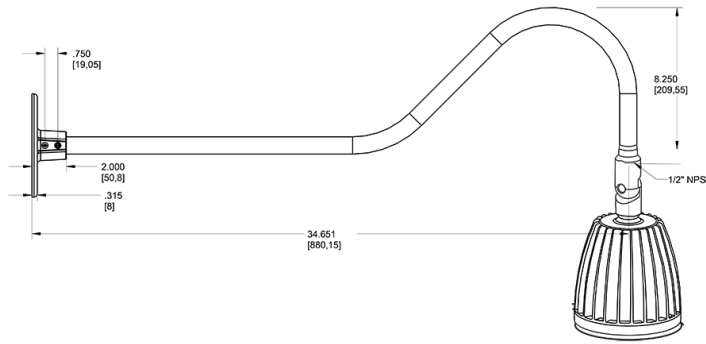

Dimensions

Features

- Adjustable 45° swivel joint
- Superior heat sink
- Die-cast aluminum housing
- 5-Year, No-Compromise Warranty

Ordering Matrix

Family	Wattage	Color Temp	Reflector	Shade	ShadeSize	Finish
GN2LED	26	Y	R			R
	13 = 13W 26 = 26W	Y = 3000K Warm N = 4000K Neutral	Blank = Flood R = Rectangular S = Spot	Blank = No Shade	Blank = No Shade Size	B = Black W = White A = Bronze S = Silver G = Hunter Green YL = Yellow LB = Light Blue BL = Royal Blue BWN = Brown I = Ivory R = Red