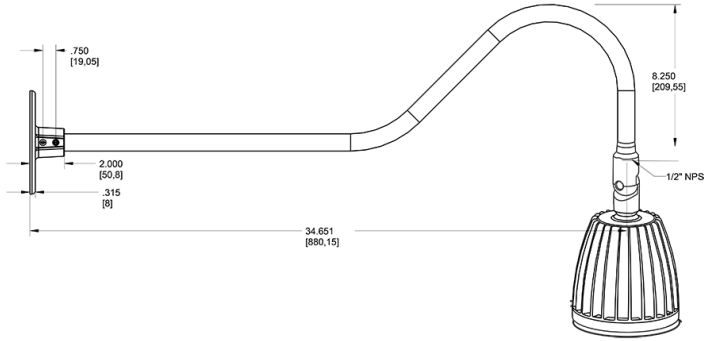

Dimensions

Features

- Adjustable 45° swivel joint
- Superior heat sink
- Die-cast aluminum housing
- 5-Year, No-Compromise Warranty

Ordering Matrix

Family	Wattage	Color Temp	Reflector	Shade	ShadeSize	Finish
GN2LED	26	Y	R			LB
	13 = 13W 26 = 26W	Y = 3000K Warm N = 4000K Neutral	Blank = Flood R = Rectangular S = Spot	Blank = No Shade	Blank = No Shade Size	B = Black W = White A = Bronze S = Silver G = Hunter Green YL = Yellow LB = Light Blue BL = Royal Blue BWN = Brown I = Ivory R = Red