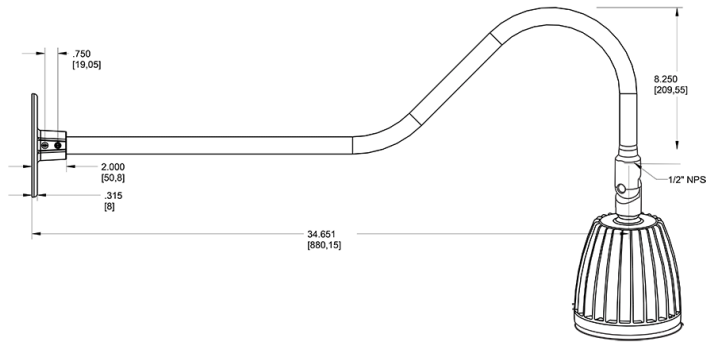

Dimensions

Features

- Adjustable 45° swivel joint
- Superior heat sink
- Die-cast aluminum housing
- 5-Year, No-Compromise Warranty

Ordering Matrix

Family	Wattage	Color Temp	Reflector	Shade	ShadeSize	Finish
GN2LED	26	Y	R			I
	13 = 13W 26 = 26W	Y = 3000K Warm N = 4000K Neutral	Blank = Flood R = Rectangular S = Spot	Blank = No Shade	Blank = No Shade Size	B = Black W = White A = Bronze S = Silver G = Hunter Green YL = Yellow LB = Light Blue BL = Royal Blue BWN = Brown I = Ivory R = Red