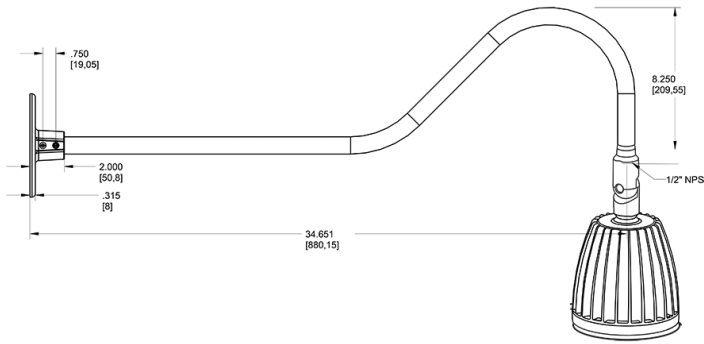

Dimensions

Features

- Adjustable 45° swivel joint
- Superior heat sink
- Die-cast aluminum housing
- 5-Year, No-Compromise Warranty

Ordering Matrix

Family	Wattage	Color Temp	Reflector	Shade	ShadeSize	Finish
GN2LED	26	Y	R			G
	13 = 13W 26 = 26W	Y = 3000K Warm N = 4000K Neutral	Blank = Flood R = Rectangular S = Spot	Blank = No Shade	Blank = No Shade Size	B = Black W = White A = Bronze S = Silver G = Hunter Green YL = Yellow LB = Light Blue BL = Royal Blue BWN = Brown I = Ivory R = Red