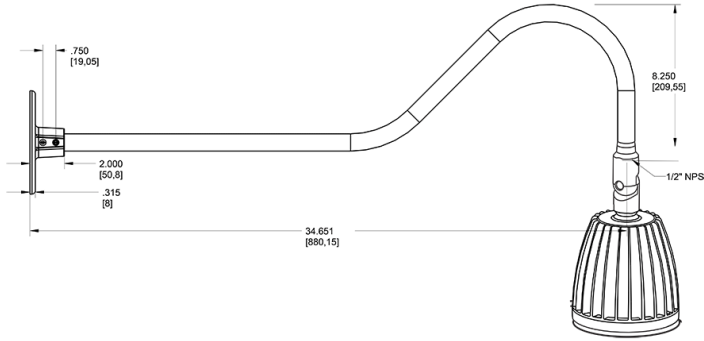

Dimensions

Features

- Adjustable 45° swivel joint
- Superior heat sink
- Die-cast aluminum housing
- 5-Year, No-Compromise Warranty

Ordering Matrix

Family	Wattage	Color Temp	Reflector	Shade	ShadeSize	Finish
GN2LED	26	Y	R			BWN
	13 = 13W 26 = 26W	Y = 3000K Warm N = 4000K Neutral	Blank = Flood R = Rectangular S = Spot	Blank = No Shade	Blank = No Shade Size	B = Black W = White A = Bronze S = Silver G = Hunter Green YL = Yellow LB = Light Blue BL = Royal Blue BWN = Brown I = Ivory R = Red