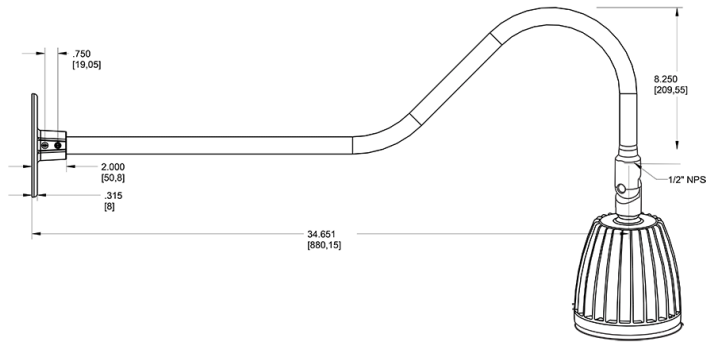

Dimensions

Features

- Adjustable 45° swivel joint
- Superior heat sink
- Die-cast aluminum housing
- 5-Year, No-Compromise Warranty

Ordering Matrix

Family	Wattage	Color Temp	Reflector	Shade	ShadeSize	Finish
GN2LED	26	Y	R			BL
	13 = 13W 26 = 26W	Y = 3000K Warm N = 4000K Neutral	Blank = Flood R = Rectangular S = Spot	Blank = No Shade	Blank = No Shade Size	B = Black W = White A = Bronze S = Silver G = Hunter Green YL = Yellow LB = Light Blue BL = Royal Blue BWN = Brown I = Ivory R = Red