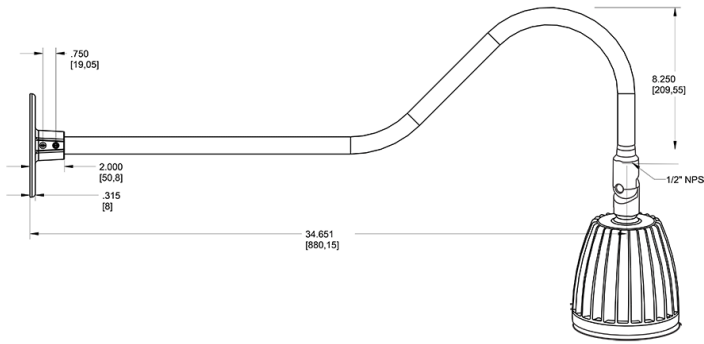

Dimensions

Features

- Adjustable 45° swivel joint
- Superior heat sink
- Die-cast aluminum housing
- 5-Year, No-Compromise Warranty

Ordering Matrix

Family	Wattage	Color Temp	Reflector	Shade	ShadeSize	Finish
GN2LED	26	Y	R			B
	13 = 13W 26 = 26W	Y = 3000K Warm N = 4000K Neutral	Blank = Flood R = Rectangular S = Spot	Blank = No Shade	Blank = No Shade Size	B = Black W = White A = Bronze S = Silver G = Hunter Green YL = Yellow LB = Light Blue BL = Royal Blue BWN = Brown I = Ivory R = Red