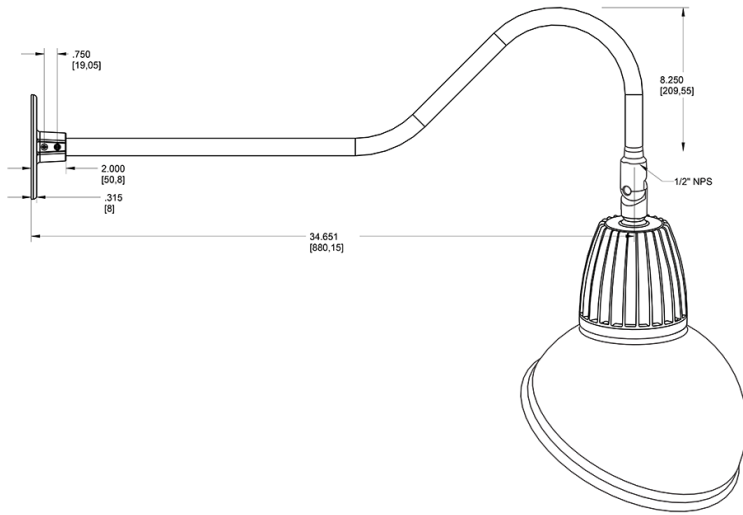

Dimensions

Features

- Adjustable 45° swivel joint
- Superior heat sink
- Die-cast aluminum housing
- 5-Year, No-Compromise Warranty

Ordering Matrix

Family	Wattage	Color Temp	Reflector	Shade	ShadeSize	Finish
GN2LED	26	Y	R	AD		YL
	13 = 13W 26 = 26W	Y = 3000K Warm N = 4000K Neutral	Blank = Flood R = Rectangular S = Spot	AD = Angled Dome	11 = 11" Blank = 15"	B = Black W = White A = Bronze S = Silver G = Hunter Green YL = Yellow LB = Light Blue BL = Royal Blue BWN = Brown I = Ivory R = Red