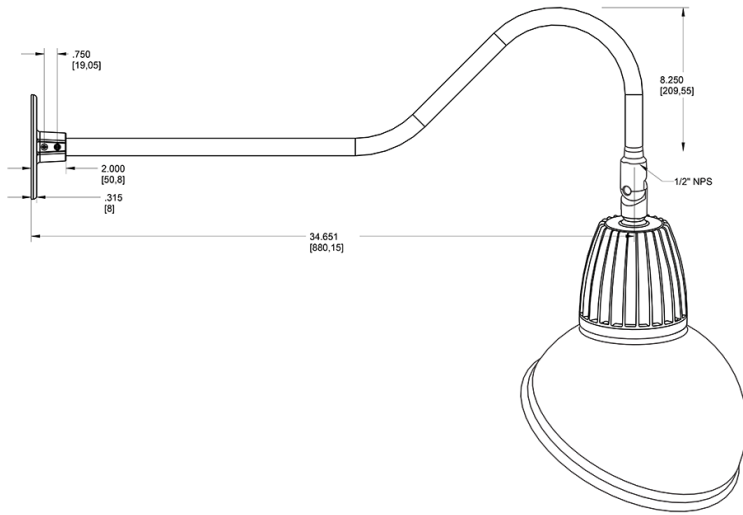

Dimensions

Features

- Adjustable 45° swivel joint
- Superior heat sink
- Die-cast aluminum housing
- 5-Year, No-Compromise Warranty

Ordering Matrix

Family	Wattage	Color Temp	Reflector	Shade	ShadeSize	Finish
GN2LED	26	Y	R	AD		S
	13 = 13W 26 = 26W	Y = 3000K Warm N = 4000K Neutral	Blank = Flood R = Rectangular S = Spot	AD = Angled Dome	11 = 11" Blank = 15"	B = Black W = White A = Bronze S = Silver G = Hunter Green YL = Yellow LB = Light Blue BL = Royal Blue BWN = Brown I = Ivory R = Red