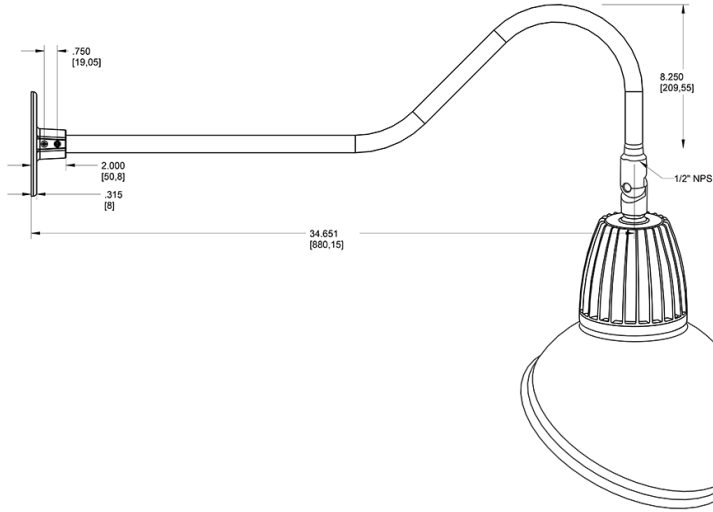

13 & 26 Watt Dome Shade LED Gooseneck Luminaire designed to match the architecture of Main Street storefronts and building perimeters. LED Gooseneck Dome Shade with 35" Goose Arm Style 2.

Color: Brown

Weight: 14.0 lbs

Dimensions

Features

- Adjustable 45° swivel joint
- Superior heat sink
- Die-cast aluminum housing
- 5-Year, No-Compromise Warranty

Ordering Matrix

Family	Wattage	Color Temp	Reflector	Shade	ShadeSize	Finish
GN2LED	26	Y	R	AD		BWN
	13 = 13W 26 = 26W	Y = 3000K Warm N = 4000K Neutral	Blank = Flood R = Rectangular S = Spot	AD = Angled Dome	11 = 11" Blank = 15"	B = Black W = White A = Bronze S = Silver G = Hunter Green YL = Yellow LB = Light Blue BL = Royal Blue BWN = Brown I = Ivory R = Red