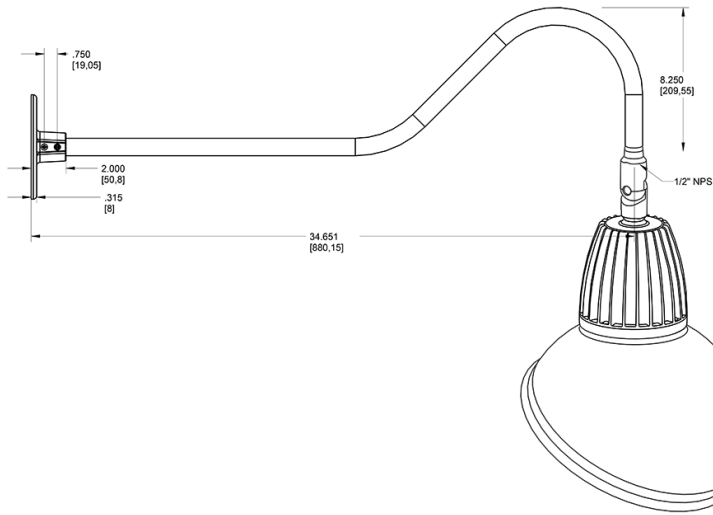

Dimensions

Features

- Adjustable 45° swivel joint
- Superior heat sink
- Die-cast aluminum housing
- 5-Year, No-Compromise Warranty

Ordering Matrix

Family	Wattage	Color Temp	Reflector	Shade	ShadeSize	Finish
GN2LED	26	Y	R	AD		BL
	13 = 13W 26 = 26W	Y = 3000K Warm N = 4000K Neutral	Blank = Flood R = Rectangular S = Spot	AD = Angled Dome	11 = 11" Blank = 15"	B = Black W = White A = Bronze S = Silver G = Hunter Green YL = Yellow LB = Light Blue BL = Royal Blue BWN = Brown I = Ivory R = Red