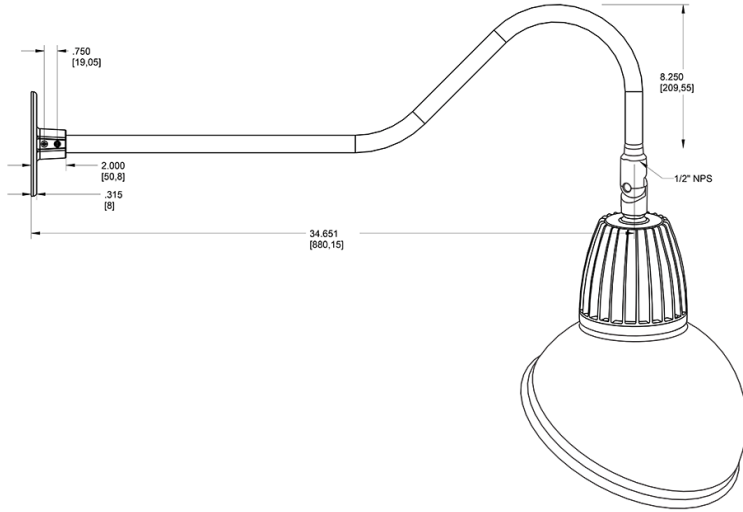

Dimensions

Features

- Adjustable 45° swivel joint
- Superior heat sink
- Die-cast aluminum housing
- 5-Year, No-Compromise Warranty

Ordering Matrix

Family	Wattage	Color Temp	Reflector	Shade	ShadeSize	Finish
GN2LED	26	Y	R	AD	11	B
	13 = 13W 26 = 26W	Y = 3000K Warm N = 4000K Neutral	Blank = Flood R = Rectangular S = Spot	AD = Angled Dome	11 = 11" Blank = 15"	B = Black W = White A = Bronze S = Silver G = Hunter Green YL = Yellow LB = Light Blue BL = Royal Blue BWN = Brown I = Ivory R = Red