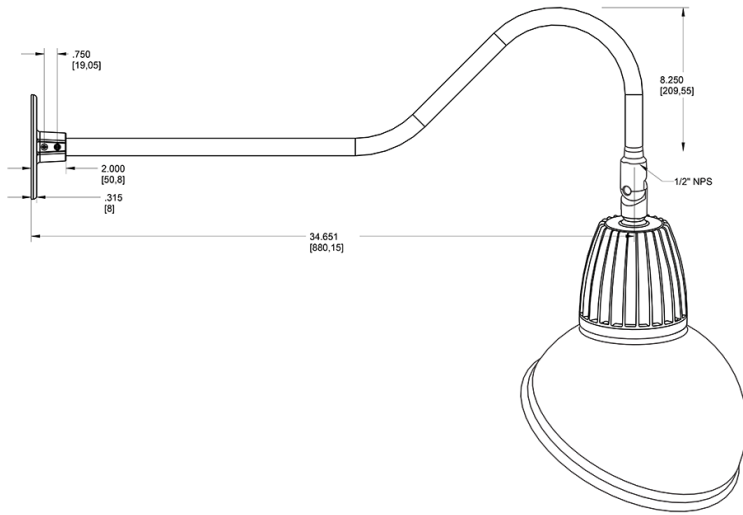

Dimensions

Features

- Adjustable 45° swivel joint
- Superior heat sink
- Die-cast aluminum housing
- 5-Year, No-Compromise Warranty

Ordering Matrix

Family	Wattage	Color Temp	Reflector	Shade	ShadeSize	Finish
GN2LED	26	Y	R	AD	11	A
	13 = 13W 26 = 26W	Y = 3000K Warm N = 4000K Neutral	Blank = Flood R = Rectangular S = Spot	AD = Angled Dome	11 = 11" Blank = 15"	B = Black W = White A = Bronze S = Silver G = Hunter Green YL = Yellow LB = Light Blue BL = Royal Blue BWN = Brown I = Ivory R = Red