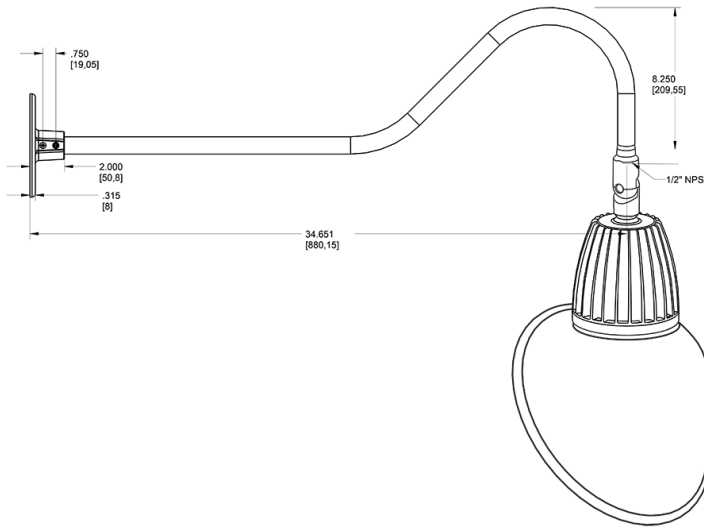

Dimensions

Features

- Adjustable 45° swivel joint
- Superior heat sink
- Die-cast aluminum housing
- 5-Year, No-Compromise Warranty

Ordering Matrix

Family	Wattage	Color Temp	Reflector	Shade	ShadeSize	Finish
GN2LED	26	Y	R	AC		W
	13 = 13W 26 = 26W	Y = 3000K Warm N = 4000K Neutral	Blank = Flood R = Rectangular S = Spot	AC = Angled Cone	11 = 11" Blank = 15"	B = Black W = White A = Bronze S = Silver G = Hunter Green YL = Yellow LB = Light Blue BL = Royal Blue BWN = Brown I = Ivory R = Red