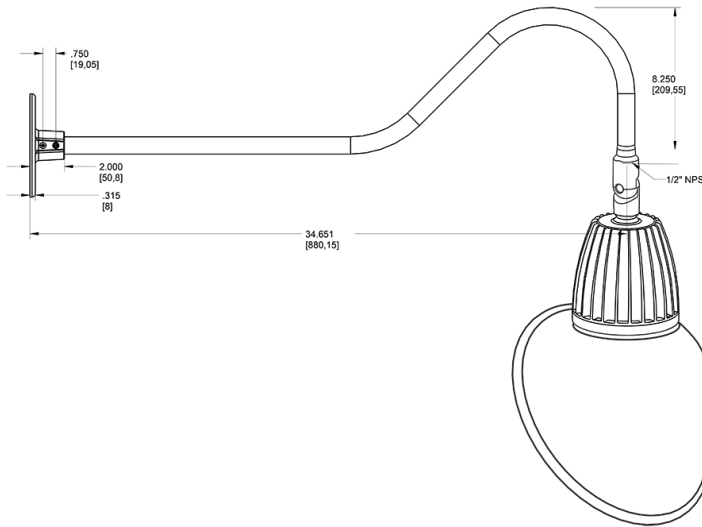

Dimensions

Features

- Adjustable 45° swivel joint
- Superior heat sink
- Die-cast aluminum housing
- 5-Year, No-Compromise Warranty

Ordering Matrix

Family	Wattage	Color Temp	Reflector	Shade	ShadeSize	Finish
GN2LED	26	Y	R	AC		R
	13 = 13W 26 = 26W	Y = 3000K Warm N = 4000K Neutral	Blank = Flood R = Rectangular S = Spot	AC = Angled Cone	11 = 11" Blank = 15"	B = Black W = White A = Bronze S = Silver G = Hunter Green YL = Yellow LB = Light Blue BL = Royal Blue BWN = Brown I = Ivory R = Red