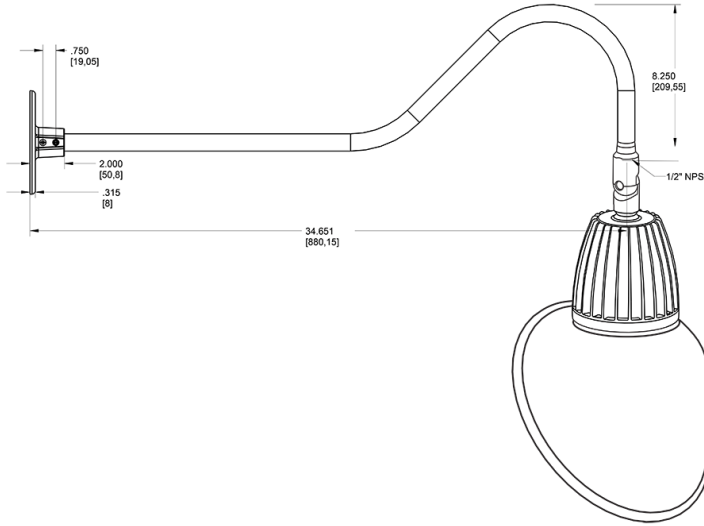

Dimensions

Features

- Adjustable 45° swivel joint
- Superior heat sink
- Die-cast aluminum housing
- 5-Year, No-Compromise Warranty

Ordering Matrix

Family	Wattage	Color Temp	Reflector	Shade	ShadeSize	Finish
GN2LED	26	Y	R	AC		LB
	13 = 13W 26 = 26W	Y = 3000K Warm N = 4000K Neutral	Blank = Flood R = Rectangular S = Spot	AC = Angled Cone	11 = 11" Blank = 15"	B = Black W = White A = Bronze S = Silver G = Hunter Green YL = Yellow LB = Light Blue BL = Royal Blue BWN = Brown I = Ivory R = Red