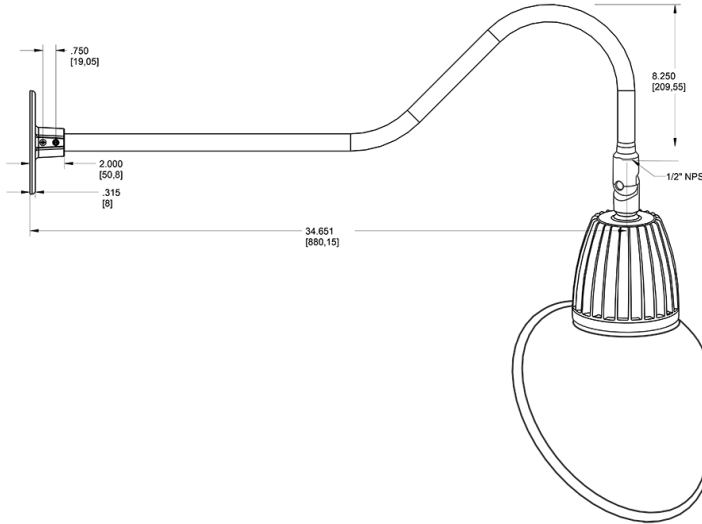

Technical Specifications

Compliance

UL Listed:

Suitable for wet locations. Suitable for mounting within 4ft (1.2m) of the ground.

IESNA LM-79 & lm-80 Testing:

RAB LED luminaires and LED components have been tested by an independent laboratory in accordance with IESNA lm-79 and lm-80

Dimensions

Features

- Adjustable 45° swivel joint
- Superior heat sink
- Die-cast aluminum housing
- 5-Year, No-Compromise Warranty

Ordering Matrix

Family	Wattage	Color Temp	Reflector	Shade	ShadeSize	Finish
GN2LED	26	Y	R	AC		G
	13 = 13W 26 = 26W	Y = 3000K Warm N = 4000K Neutral	Blank = Flood R = Rectangular S = Spot	AC = Angled Cone	11 = 11" Blank = 15"	B = Black W = White A = Bronze S = Silver G = Hunter Green YL = Yellow LB = Light Blue BL = Royal Blue BWN = Brown I = Ivory R = Red