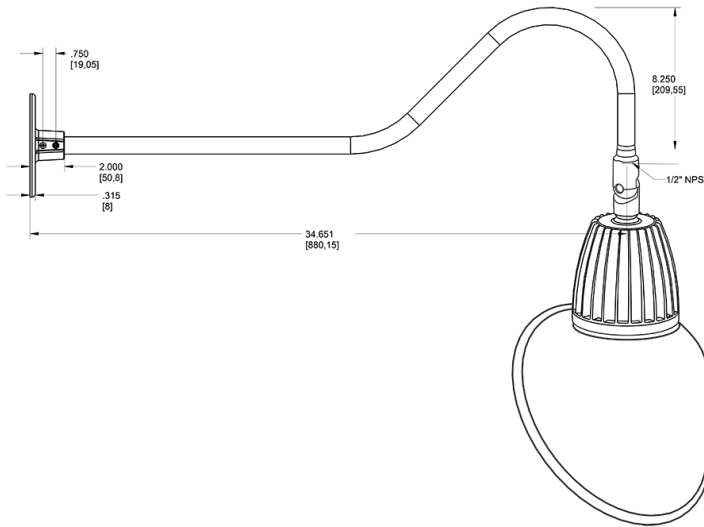

Dimensions

Features

- Adjustable 45° swivel joint
- Superior heat sink
- Die-cast aluminum housing
- 5-Year, No-Compromise Warranty

Ordering Matrix

Family	Wattage	Color Temp	Reflector	Shade	ShadeSize	Finish
GN2LED	26	Y	R	AC		BWN
	13 = 13W 26 = 26W	Y = 3000K Warm N = 4000K Neutral	Blank = Flood R = Rectangular S = Spot	AC = Angled Cone	11 = 11" Blank = 15"	B = Black W = White A = Bronze S = Silver G = Hunter Green YL = Yellow LB = Light Blue BL = Royal Blue BWN = Brown I = Ivory R = Red