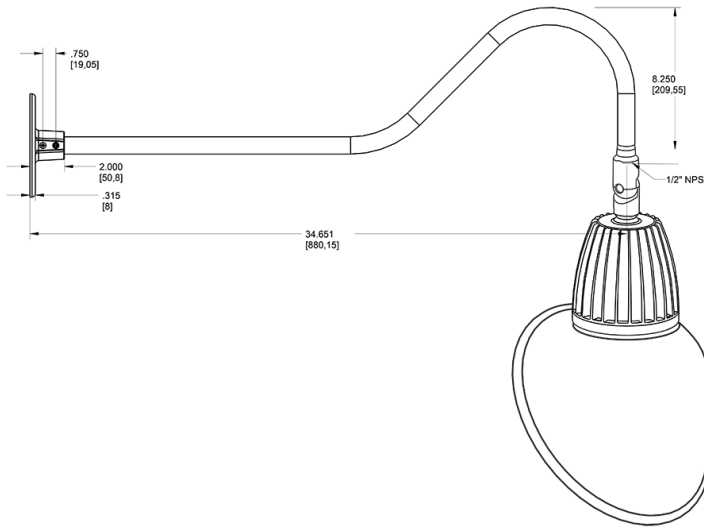

Technical Specifications

Compliance

UL Listed:

Suitable for wet locations. Suitable for mounting within 4ft (1.2m) of the ground.

IESNA LM-79 & lm-80 Testing:

RAB LED luminaires and LED components have been tested by an independent laboratory in accordance with IESNA lm-79 and lm-80

Dimensions

Features

- Adjustable 45° swivel joint
- Superior heat sink
- Die-cast aluminum housing
- 5-Year, No-Compromise Warranty

Ordering Matrix

Family	Wattage	Color Temp	Reflector	Shade	ShadeSize	Finish
GN2LED	26	Y	R	AC		BL
	13 = 13W 26 = 26W	Y = 3000K Warm N = 4000K Neutral	Blank = Flood R = Rectangular S = Spot	AC = Angled Cone	11 = 11" Blank = 15"	B = Black W = White A = Bronze S = Silver G = Hunter Green YL = Yellow LB = Light Blue BL = Royal Blue BWN = Brown I = Ivory R = Red