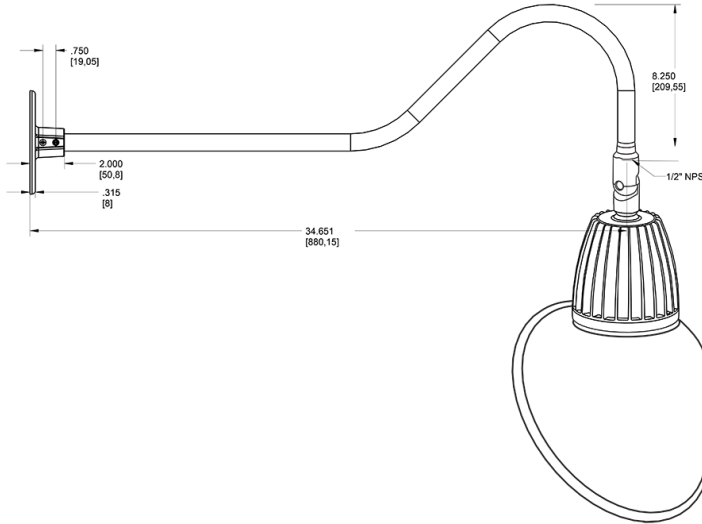

Dimensions

Features

- Adjustable 45° swivel joint
- Superior heat sink
- Die-cast aluminum housing
- 5-Year, No-Compromise Warranty

Ordering Matrix

Family	Wattage	Color Temp	Reflector	Shade	ShadeSize	Finish
GN2LED	26	Y	R	AC	11	S
	13 = 13W 26 = 26W	Y = 3000K Warm N = 4000K Neutral	Blank = Flood R = Rectangular S = Spot	AC = Angled Cone	11 = 11" Blank = 15"	B = Black W = White A = Bronze S = Silver G = Hunter Green YL = Yellow LB = Light Blue BL = Royal Blue BWN = Brown I = Ivory R = Red