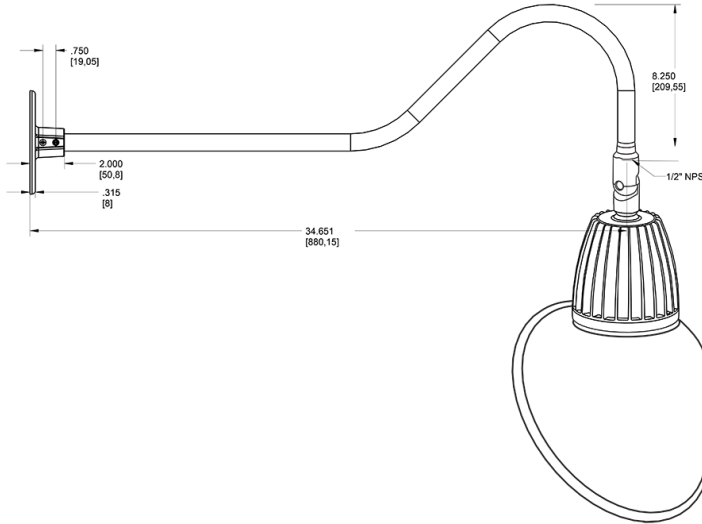

Dimensions

Features

- Adjustable 45° swivel joint
- Superior heat sink
- Die-cast aluminum housing
- 5-Year, No-Compromise Warranty

Ordering Matrix

Family	Wattage	Color Temp	Reflector	Shade	ShadeSize	Finish
GN2LED	26	Y	R	AC	11	I
	13 = 13W 26 = 26W	Y = 3000K Warm N = 4000K Neutral	Blank = Flood R = Rectangular S = Spot	AC = Angled Cone	11 = 11" Blank = 15"	B = Black W = White A = Bronze S = Silver G = Hunter Green YL = Yellow LB = Light Blue BL = Royal Blue BWN = Brown I = Ivory R = Red