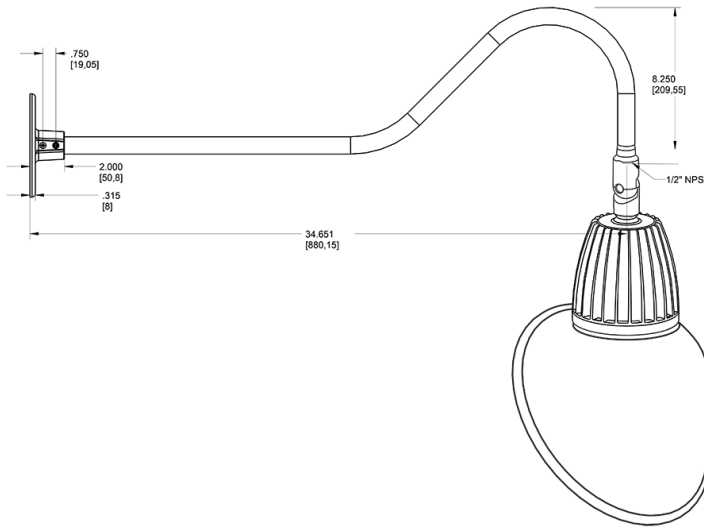

Dimensions

Features

- Adjustable 45° swivel joint
- Superior heat sink
- Die-cast aluminum housing
- 5-Year, No-Compromise Warranty

Ordering Matrix

Family	Wattage	Color Temp	Reflector	Shade	ShadeSize	Finish
GN2LED	26	Y	R	AC	11	BWN
	13 = 13W 26 = 26W	Y = 3000K Warm N = 4000K Neutral	Blank = Flood R = Rectangular S = Spot	AC = Angled Cone	11 = 11" Blank = 15"	B = Black W = White A = Bronze S = Silver G = Hunter Green YL = Yellow LB = Light Blue BL = Royal Blue BWN = Brown I = Ivory R = Red