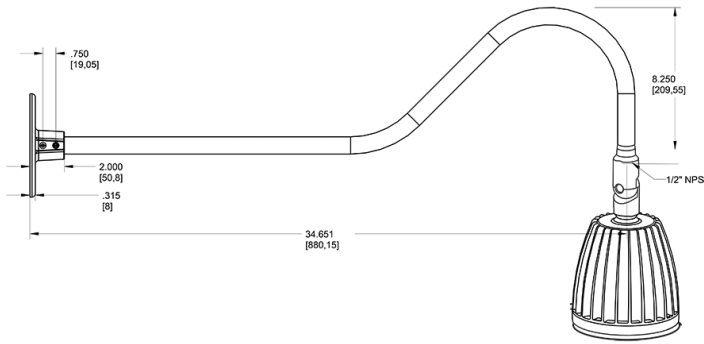

Dimensions

Features

- Adjustable 45° swivel joint
- Superior heat sink
- Die-cast aluminum housing
- 5-Year, No-Compromise Warranty

Ordering Matrix

Family	Wattage	Color Temp	Reflector	Shade	ShadeSize	Finish
GN2LED	26	Y				R
	13 = 13W 26 = 26W	Y = 3000K Warm N = 4000K Neutral	Blank = Flood R = Rectangular S = Spot	Blank = No Shade	Blank = No Shade Size	B = Black W = White A = Bronze S = Silver G = Hunter Green YL = Yellow LB = Light Blue BL = Royal Blue BWN = Brown I = Ivory R = Red