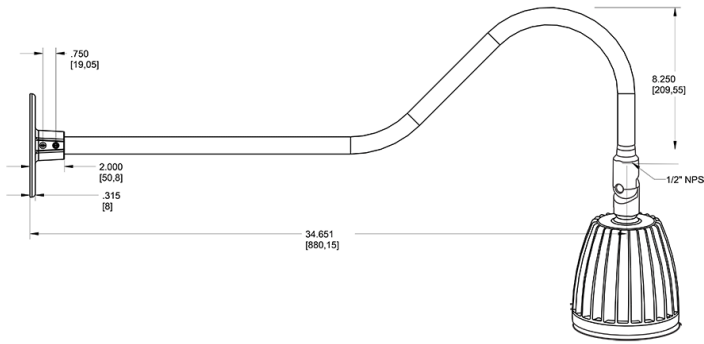

Dimensions

Features

- Adjustable 45° swivel joint
- Superior heat sink
- Die-cast aluminum housing
- 5-Year, No-Compromise Warranty

Ordering Matrix

Family	Wattage	Color Temp	Reflector	Shade	ShadeSize	Finish
GN2LED	26	Y				LB
	13 = 13W 26 = 26W	Y = 3000K Warm N = 4000K Neutral	Blank = Flood R = Rectangular S = Spot	Blank = No Shade	Blank = No Shade Size	B = Black W = White A = Bronze S = Silver G = Hunter Green YL = Yellow LB = Light Blue BL = Royal Blue BWN = Brown I = Ivory R = Red