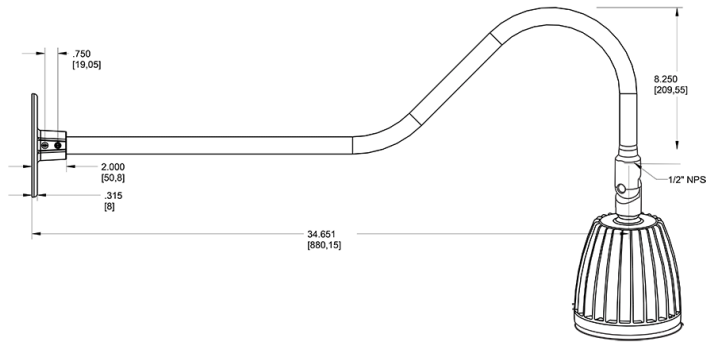

Dimensions

Features

- Adjustable 45° swivel joint
- Superior heat sink
- Die-cast aluminum housing
- 5-Year, No-Compromise Warranty

Ordering Matrix

Family	Wattage	Color Temp	Reflector	Shade	ShadeSize	Finish
GN2LED	26	Y				BWN
	13 = 13W 26 = 26W	Y = 3000K Warm N = 4000K Neutral	Blank = Flood R = Rectangular S = Spot	Blank = No Shade	Blank = No Shade Size	B = Black W = White A = Bronze S = Silver G = Hunter Green YL = Yellow LB = Light Blue BL = Royal Blue BWN = Brown I = Ivory R = Red