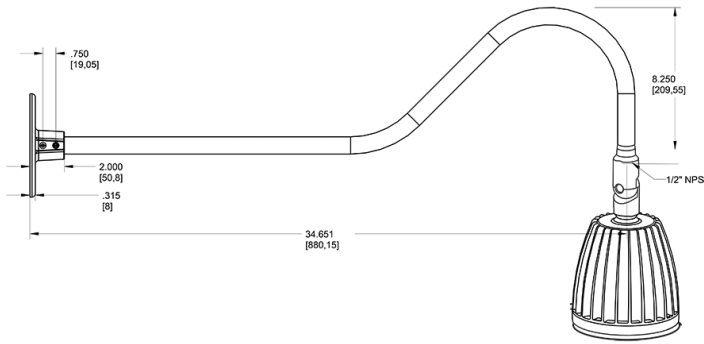

Dimensions

Features

- Adjustable 45° swivel joint
- Superior heat sink
- Die-cast aluminum housing
- 5-Year, No-Compromise Warranty

Ordering Matrix

Family	Wattage	Color Temp	Reflector	Shade	ShadeSize	Finish
GN2LED	26	Y				B
	13 = 13W 26 = 26W	Y = 3000K Warm N = 4000K Neutral	Blank = Flood R = Rectangular S = Spot	Blank = No Shade	Blank = No Shade Size	B = Black W = White A = Bronze S = Silver G = Hunter Green YL = Yellow LB = Light Blue BL = Royal Blue BWN = Brown I = Ivory R = Red