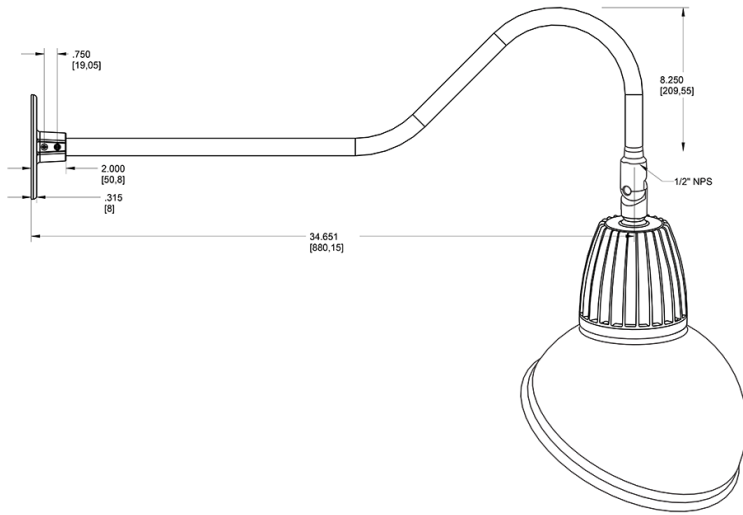

Dimensions

Features

- Adjustable 45° swivel joint
- Superior heat sink
- Die-cast aluminum housing
- 5-Year, No-Compromise Warranty

Ordering Matrix

Family	Wattage	Color Temp	Reflector	Shade	ShadeSize	Finish
GN2LED	26	Y		AD		YL
	13 = 13W 26 = 26W	Y = 3000K Warm N = 4000K Neutral	Blank = Flood R = Rectangular S = Spot	AD = Angled Dome	11 = 11" Blank = 15"	B = Black W = White A = Bronze S = Silver G = Hunter Green YL = Yellow LB = Light Blue BL = Royal Blue BWN = Brown I = Ivory R = Red