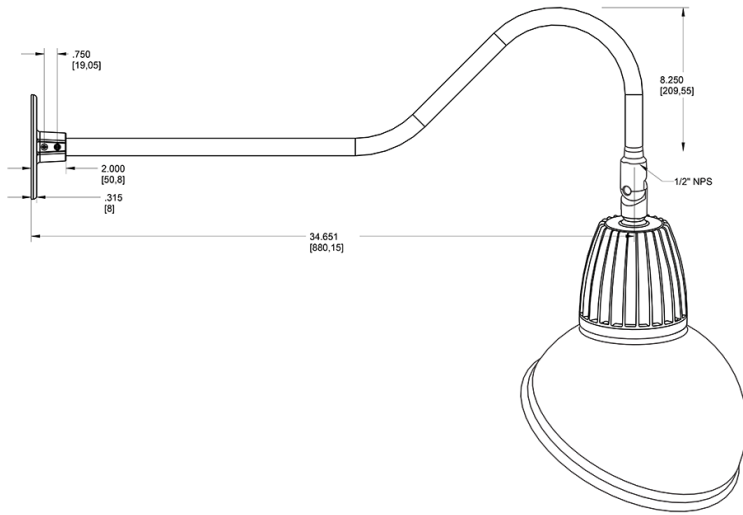

Dimensions

Features

- Adjustable 45° swivel joint
- Superior heat sink
- Die-cast aluminum housing
- 5-Year, No-Compromise Warranty

Ordering Matrix

Family	Wattage	Color Temp	Reflector	Shade	ShadeSize	Finish
GN2LED	26	Y		AD		S
	13 = 13W 26 = 26W	Y = 3000K Warm N = 4000K Neutral	Blank = Flood R = Rectangular S = Spot	AD = Angled Dome	11 = 11" Blank = 15"	B = Black W = White A = Bronze S = Silver G = Hunter Green YL = Yellow LB = Light Blue BL = Royal Blue BWN = Brown I = Ivory R = Red